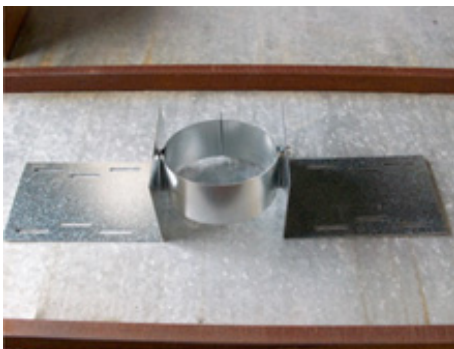

Flue Components Information Sheet

Brackets for twinwall

Wall Bracket 50mm fixed £ 20

Wall Bracket 50-250mm £50

Rafter bracket £ 40

Joist Bracket £30

Stove Fixing Bolts £7

Fix the 2x lugs on opposite legs, through the floor, with nut and washer below.