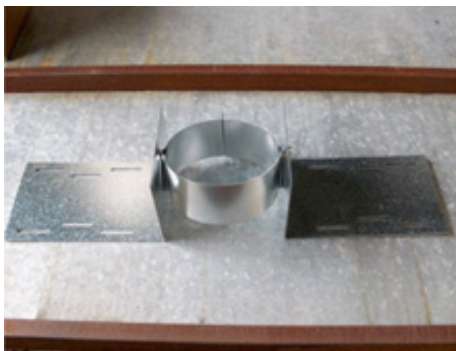

Flue Components Information Sheet

Brackets for twinwall

Wall Bracket 50mm fixed £ 20

Wall Bracket 50-250mm £50

Rafter bracket £40 (pictured)

Joist Bracket £30

Stove Fixing Bolts £7

Fix the 2x lugs on opposite legs, through the floor,
with nut and washer below.